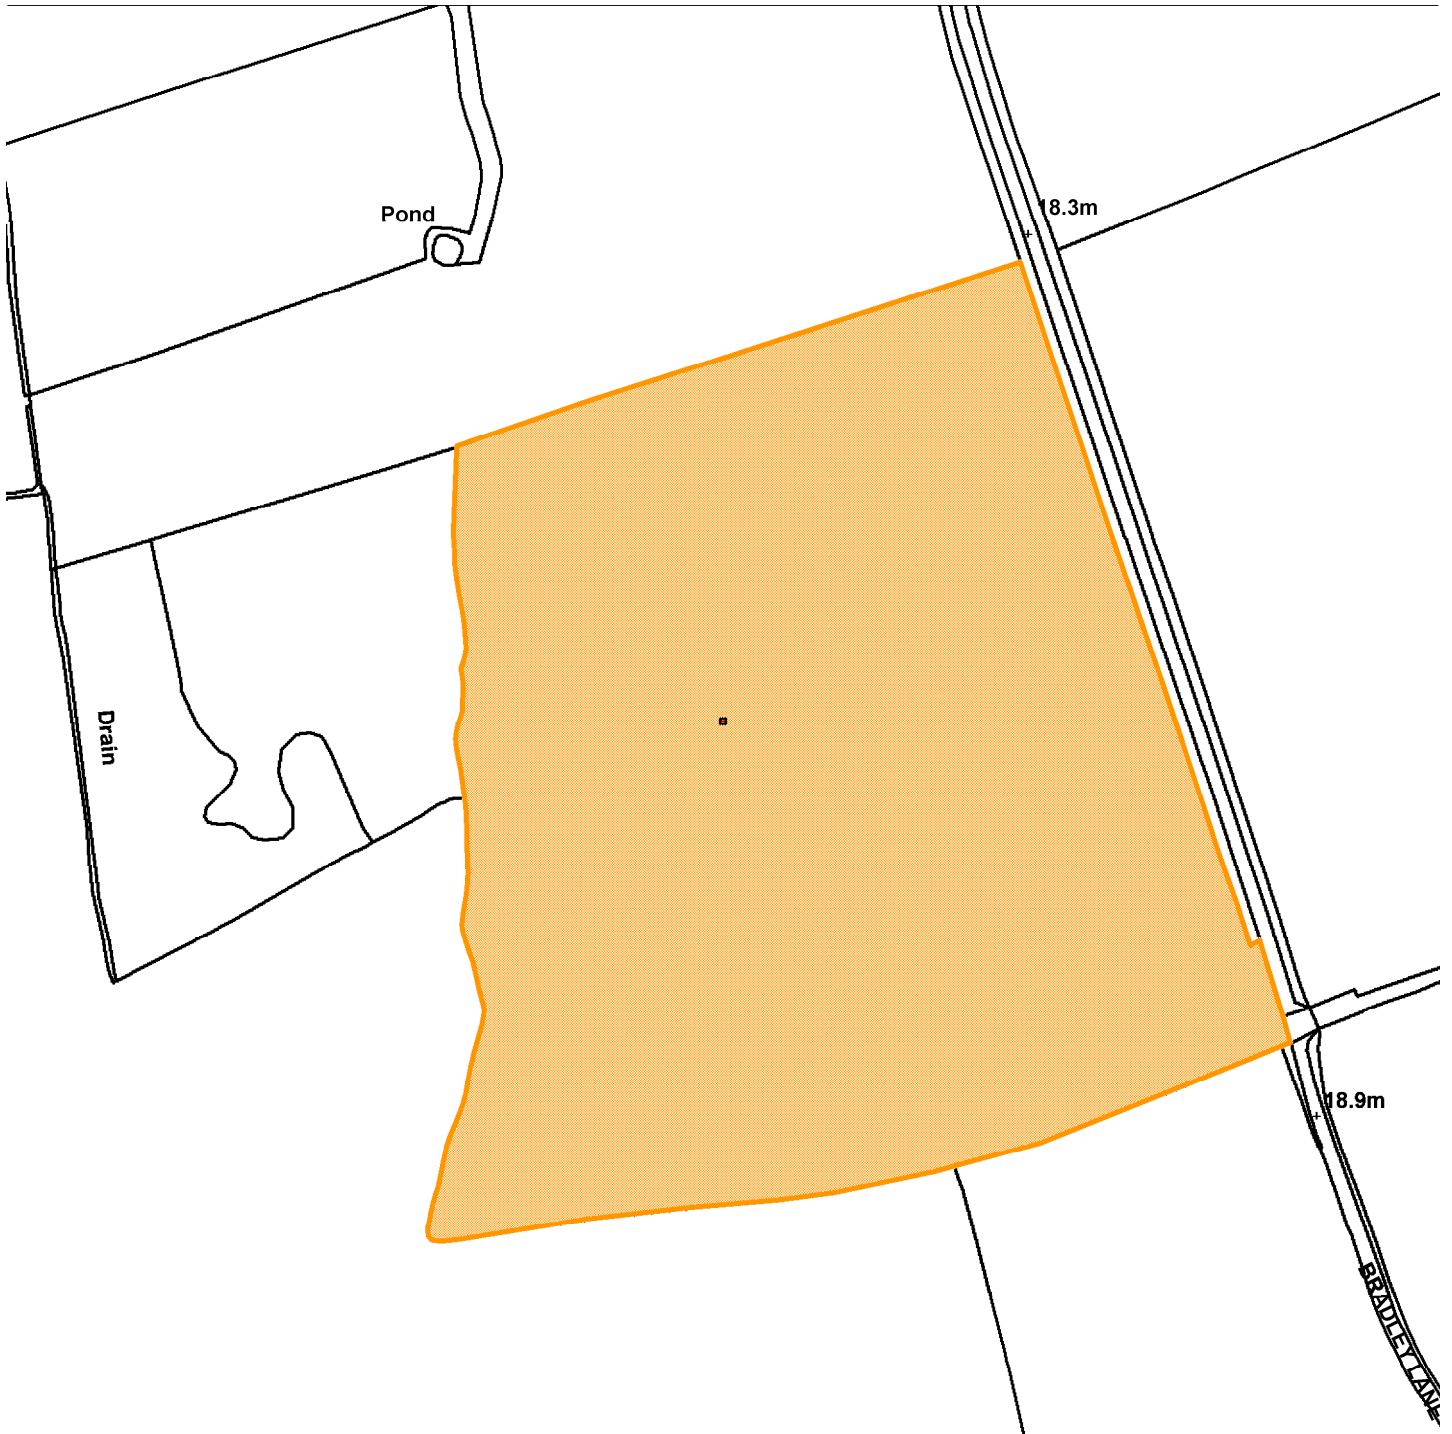

16/01813/FULM

Land At GR 458205 449925 West Of Bradley Lane, Rufforth, York

Scale : 1:3081

Reproduced from the Ordnance Survey map with the permission of the Controller of Her Majesty's Stationery Office © Crown Copyright 2000.

Unauthorised reproduction infringes Crown Copyright and may lead to prosecution or civil proceedings.

Organisation	City of York Council
Department	Economy & Place
Comments	Site Location Plan
Date	06 August 2018
SLA Number	